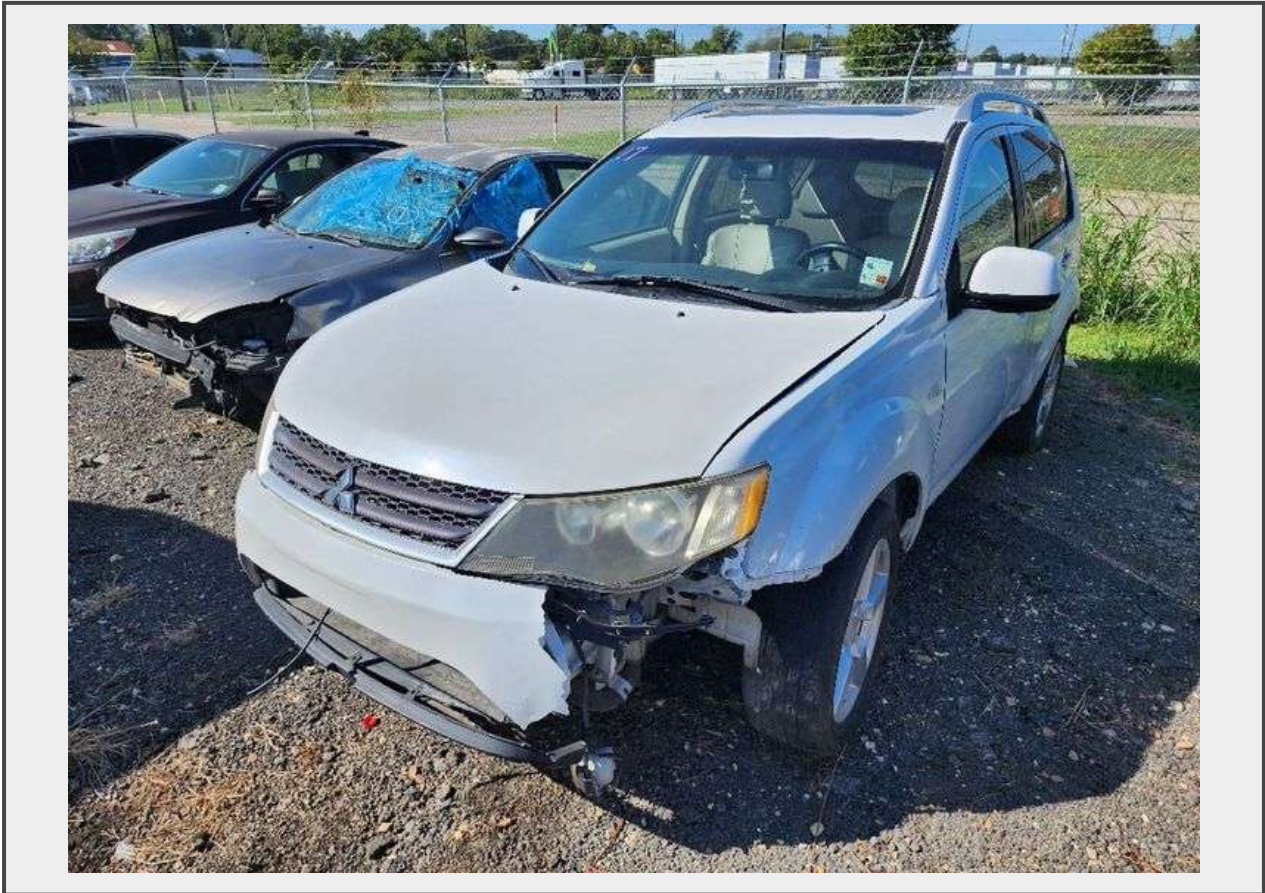

Sale Name: Mericles Towing - Shreveport - Online Auction

LOT 17 - 2007 MITSUBISHI OUTLANDER

Year 2007

Make MITSUBISHI

Model OUTLANDER

VIN JA4MS41X17Z014939

Color WHITE

Key NO

Runs UNKNOWN

Drives UNKNOWN

Description

RECONSTRUCTED VEHICLE

Year: 2007 **Make:** MITSUBISHI **Model:** OUTLANDER

VIN: JA4MS41X17Z014939

Key: NO **Runs:** UNKNOWN **Drives** UNKNOWN

Quantity: 1